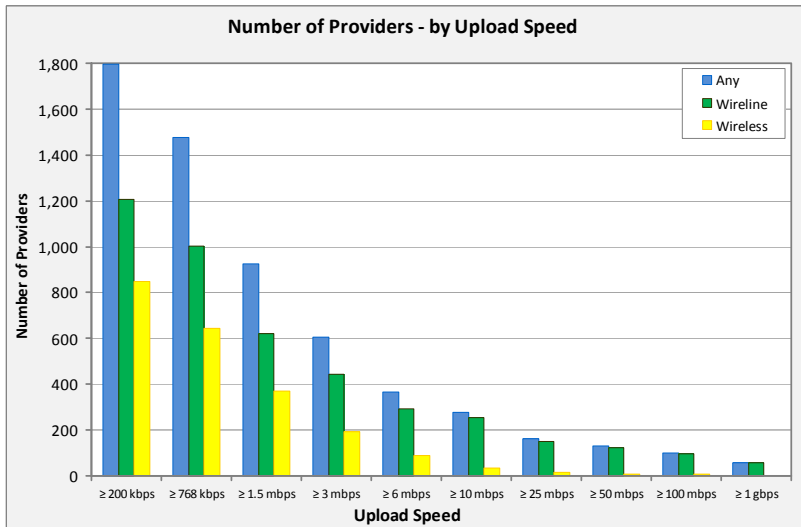

Number of Providers by Download Speed

This chart displays the number of wireline and wireless providers with reported download speeds for various speed tiers.

Number of Providers by Upload Speed

This chart displays the number of wireline and wireless providers with reported upload speeds for various speed tiers.