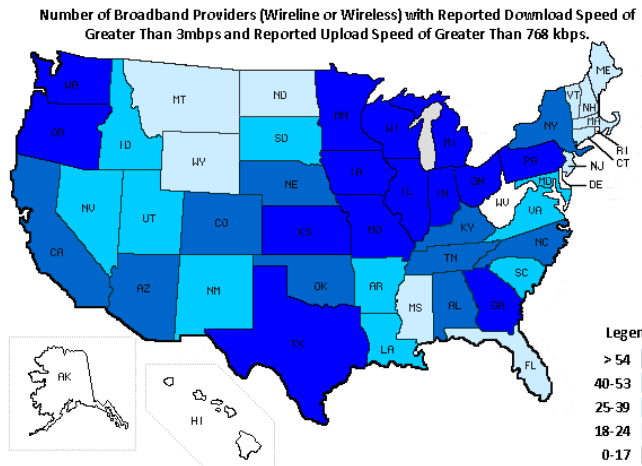

Report Description:

This report highlights the number of providers who offer broadband service at particular speed tiers (or above).

- Data as of June 2011, Report published February 2012

Map

The map illustrates the number of providers offering a download speed of greater than 3 mbps, and an upload speed of greater than 768 kbps.

Table

This table displays the number of providers, by state, with reported access to download speeds ≥ 3 mbps and upload speeds ≥ 768 kbps.

State Name	State Abbr.	# Providers with DL ≥ 3 mbps, UL ≥ 768 kbps	State Name	State Abbr.	# Providers with DL ≥ 3 mbps, UL ≥ 768 kbps
Alaska	AK	10	Mississippi	MS	23
Alabama	AL	43	Montana	MT	18
Arkansas	AR	34	North Carolina	NC	43
American Samoa	AS	1	North Dakota	ND	23
Arizona	AZ	42	Nebraska	NE	41
California	CA	49	New Hampshire	NH	24
Colorado	CO	44	New Jersey	NJ	23
Connecticut	CT	21	New Mexico	NM	25
District of Columbia	DC	17	Nevada	NV	28
Delaware	DE	11	New York	NY	46
Florida	FL	25	Ohio	OH	68
Georgia	GA	56	Oklahoma	OK	44
Guam	GU	3	Oregon	OR	64
Hawaii	HI	7	Pennsylvania	PA	60
Iowa	IA	128	Puerto Rico	PR	6
Idaho	ID	36	Rhode Island	RI	13
Illinois	IL	66	South Carolina	SC	32
Indiana	IN	59	South Dakota	SD	25
Kansas	KS	60	Tennessee	TN	47
Kentucky	KY	41	Texas	TX	82
Louisiana	LA	29	Utah	UT	35
Massachusetts	MA	19	Virginia	VA	26
Maryland	MD	36	U.S. Virgin Islands	VI	0
Maine	ME	21	Vermont	VT	21
Michigan	MI	71	Washington	WA	60
Minnesota	MN	64	Wisconsin	WI	66
Missouri	MO	57	West Virginia	WV	16
Northern Mariana Islands	MP	1	Wyoming	WY	19