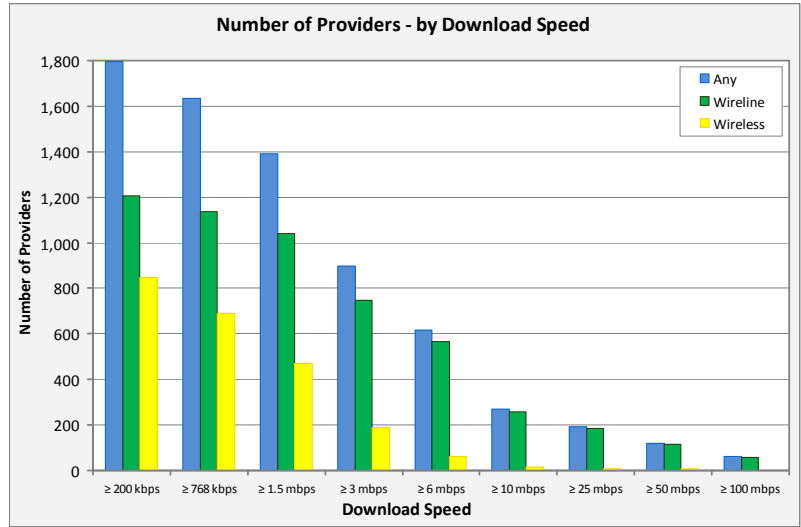

Number of Providers by Download Speed

This chart displays the number of wireline and wireless providers with reported download speeds for various speed tiers.